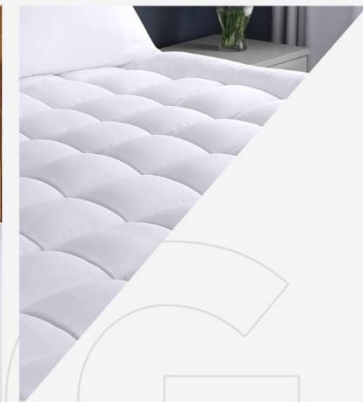

THROW PILLOW

- ▶ Quality : Microfiber
- ▶ Content : 100% Polyester
- ▶ Fabric Weight : 115 GSM
- ▶ Process : White/Solid Dyed

SIZE

12 x 12 inch

12 x 20 inch

14 x 14 inch

16 x 16 inch

18 x 18 inch