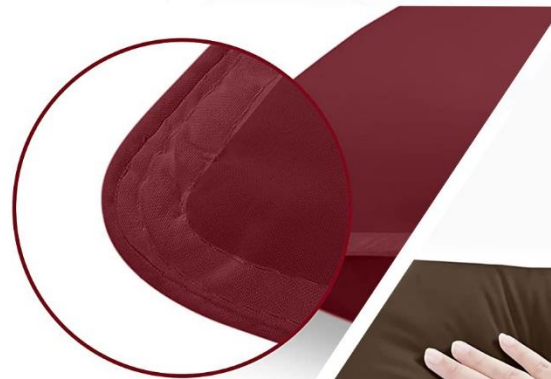

- ▶ Quality : Microfiber
- ▶ Content : 100% Polyester
- ▶ Fabric Weight : 115 GSM
- ▶ Process : White/Solid Dyed

SIZE

STANDARD

QUEEN

KING

EUROPEAN

CUSTOMIZED

COLORS

Double Hemmed Edges

Enhances the life of the pillow and makes it look more refined.

Superior Supportive Feel

The pillow fill remains in place, resulting in uninterrupted and peaceful sleep.

GUSSETED BED PILLOW

Aesthetic Look

Intricate piping and double stitching add an aesthetic appearance to pillows.

More Space

Gusseted borders make these pillows extra comfortable, offering deep rebound.

PREMIUM BED PILLOW

- ▶ Quality : T 250
- ▶ Content : Cotton Blended
- ▶ Process : White / Solid Dyed
- ▶ Design: Sateen Stripe