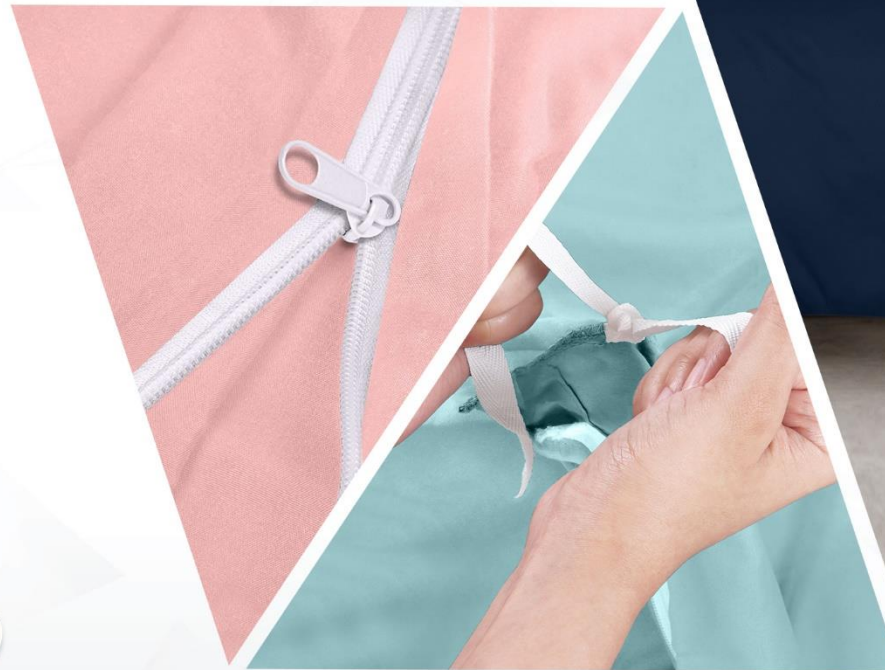

Hidden Zipper Closure

Zip up and elevate your style comfortably!

4 Duvet Cover Ties

Tie it up with style and embrace comfort!